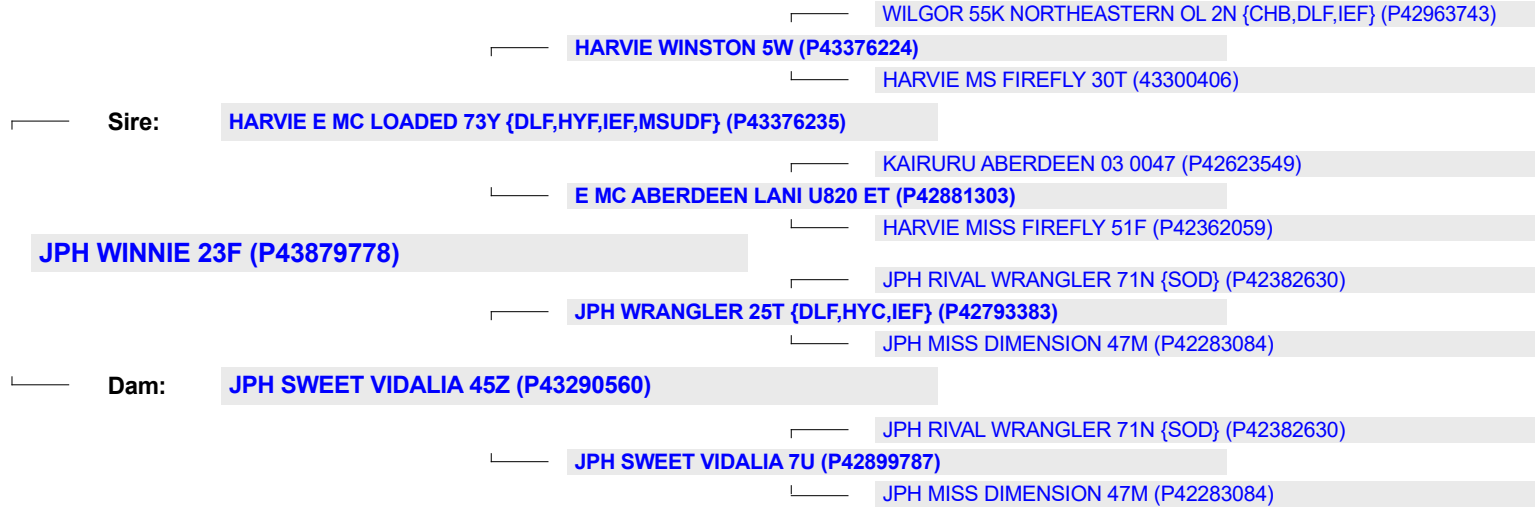

AMERICAN HEREFORD ASSOCIATION
 11500 N Ambassador Drive, Suite 410, Kansas City, Missouri 64153
PERFORMANCE PEDIGREE

NAME: JPH WINNIE 23F
CALVED: Feb 18, 2018
BREEDER: JOHNSON POLLED HEREFORDS

SEX: COW
LE: 23F
OWNER(S): ALLERT CATTLE RANCH

HPS: POLLED
REGISTRY NUMBER: 43879778

EPD VALUES	CE EPD	BW EPD	WW EPD	YW EPD	DMI EPD	SC EPD	SCF EPD	MM EPD	MG EPD	MCE EPD	MCW EPD	UDDR EPD	TEAT EPD	CW EPD	FAT EPD	REA EPD	MARB EPD	BMI\$	BI\$	CHB\$
ANIMAL	+5.8 (.15)	+3.0 (.37)	+44 (.30)	+81 (.29)	+0.0 (.10)	+0.6 (.16)	+13.0 (.19)	+12 (.18)	+34 (-)	+1.6 (.16)	+95 (.15)	+1.40 (.26)	+1.40 (.27)	+62 (.03)	+0.011 (.03)	+0.31 (.03)	+0.08 (.03)	+\$295 (-)	+\$352 (-)	+\$113 (-)
SIRE	+2.1 (.30)	+4.3 (.70)	+62 (.62)	+113 (.60)	+0.6 (.18)	+0.7 (.36)	+8.1 (.37)	+27 (.41)	+58 (-)	-1.6 (.35)	+115 (.34)	+1.70 (.60)	+1.60 (.62)	+73 (.14)	-0.029 (.16)	+0.55 (.13)	+0.05 (.14)	+\$235 (-)	+\$301 (-)	+\$121 (-)
DAM	+6.2 (.19)	+2.9 (.47)	+33 (.38)	+60 (.39)	-0.5 (.13)	+0.5 (.23)	+17.8 (.25)	-3 (.28)	+14 (-)	+3.0 (.22)	+74 (.17)	+1.10 (.43)	+1.10 (.45)	+55 (.03)	+0.021 (.03)	+0.14 (.03)	+0.17 (.03)	+\$363 (-)	+\$418 (-)	+\$116 (-)