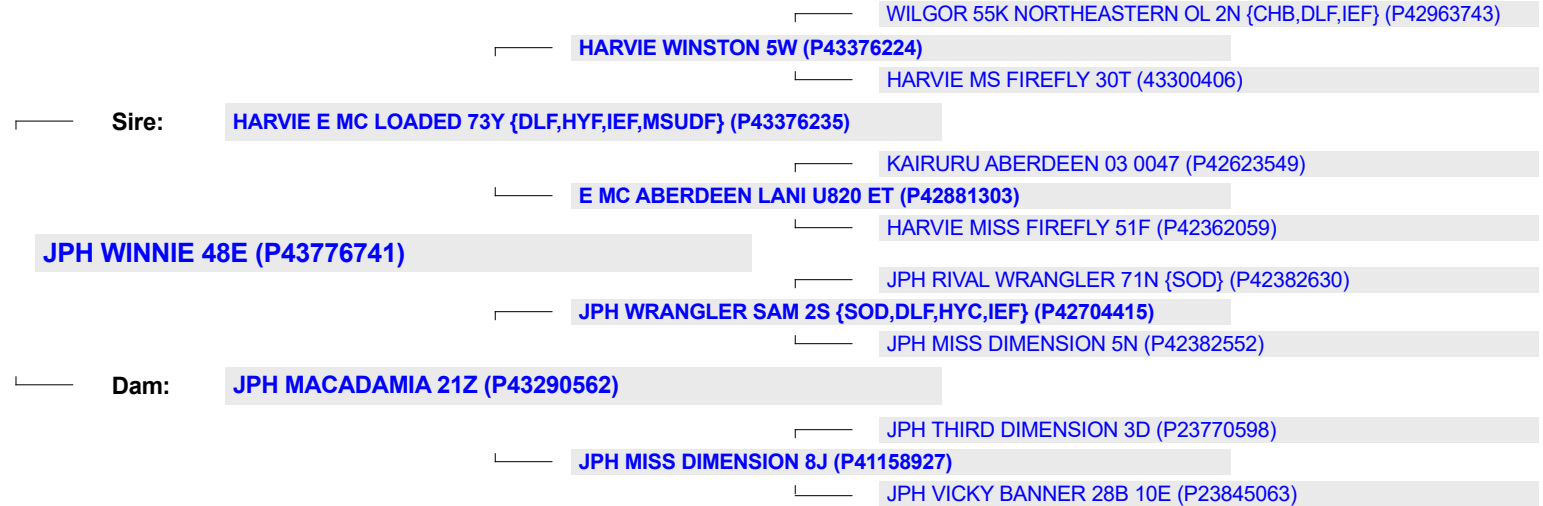

AMERICAN HEREFORD ASSOCIATION
 11500 N Ambassador Drive, Suite 410, Kansas City, Missouri 64153
PERFORMANCE PEDIGREE

NAME: JPH WINNIE 48E
CALVED: Mar 19, 2017
BREEDER: JOHNSON POLLED HEREFORDS

SEX: COW
LE: 48E
OWNER(S): ALLERT CATTLE RANCH

HPS: POLLED
REGISTRY NUMBER: 43776741

EPD VALUES	CE EPD	BW EPD	WW EPD	YW EPD	DMI EPD	SC EPD	SCF EPD	MM EPD	MG EPD	MCE EPD	MCW EPD	UDDR EPD	TEAT EPD	CW EPD	FAT EPD	REA EPD	MARB EPD	BMI\$	BI\$	CHB\$
ANIMAL	+1.1 (.12)	+4.0 (.37)	+52 (.28)	+90 (.26)	+0.2 (.10)	+0.6 (.13)	+13.4 (.14)	+19 (.20)	+45 (-)	-1.5 (.13)	+99 (.23)	+1.40 (.22)	+1.40 (.23)	+62 (.03)	-0.009 (.03)	+0.31 (.03)	-0.03 (.03)	+\$293 (-)	+\$350 (-)	+\$98 (-)
SIRE	+2.1 (.30)	+4.3 (.70)	+62 (.62)	+113 (.60)	+0.6 (.18)	+0.7 (.36)	+8.1 (.37)	+27 (.41)	+58 (-)	-1.6 (.35)	+115 (.34)	+1.70 (.60)	+1.60 (.62)	+73 (.14)	-0.029 (.16)	+0.55 (.13)	+0.05 (.14)	+\$235 (-)	+\$301 (-)	+\$121 (-)
DAM	+5.9 (.12)	+0.8 (.39)	+30 (.29)	+49 (.30)	-0.6 (.11)	+0.5 (.12)	+18.7 (.18)	+6 (.24)	+21 (-)	+1.6 (.13)	+78 (.13)	+1.20 (.36)	+1.10 (.37)	+46 (.03)	+0.001 (.03)	+0.00 (.03)	+0.03 (.03)	+\$359 (-)	+\$404 (-)	+\$89 (-)