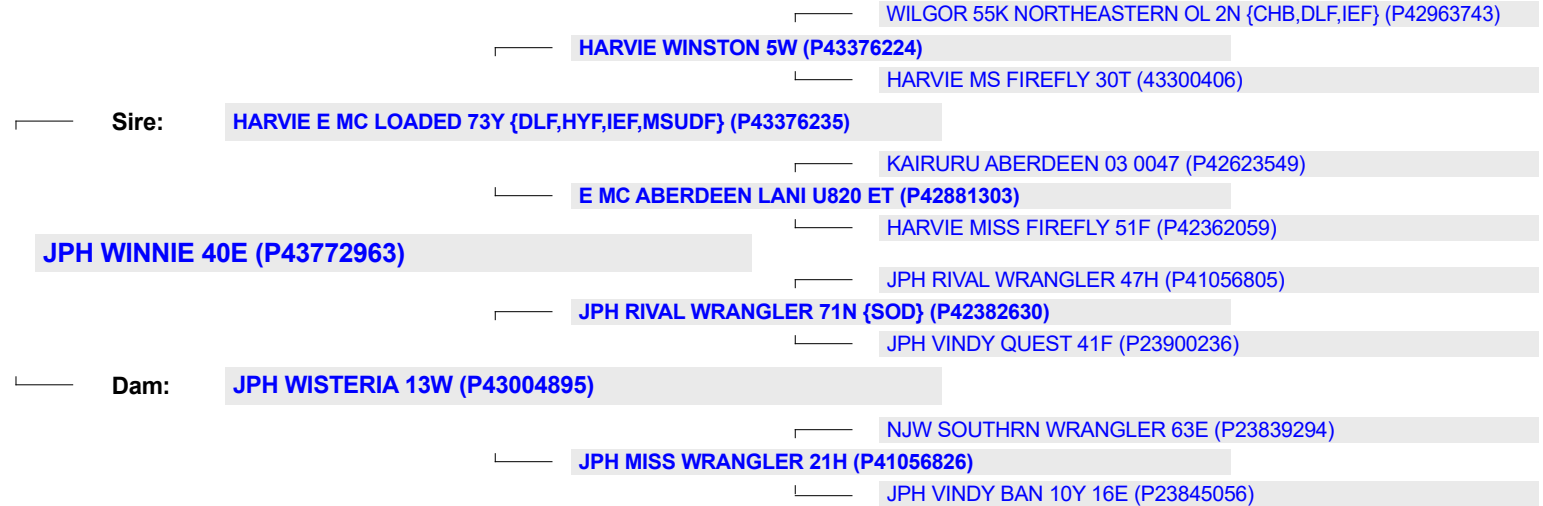

AMERICAN HEREFORD ASSOCIATION
 11500 N Ambassador Drive, Suite 410, Kansas City, Missouri 64153
PERFORMANCE PEDIGREE

NAME: JPH WINNIE 40E
CALVED: Mar 02, 2017
BREEDER: JOHNSON POLLED HEREFORDS

SEX: COW
LE: 40E
OWNER(S): ALLERT CATTLE RANCH

HPS: POLLED
REGISTRY NUMBER: 43772963

EPD VALUES	CE EPD	BW EPD	WW EPD	YW EPD	DMI EPD	SC EPD	SCF EPD	MM EPD	MG EPD	MCE EPD	MCW EPD	UDDR EPD	TEAT EPD	CW EPD	FAT EPD	REA EPD	MARB EPD	BMI\$	BI\$	CHB\$
ANIMAL	+1.0 (.13)	+3.7 (.36)	+46 (.28)	+82 (.26)	-0.1 (.10)	+0.6 (.14)	+13.6 (.15)	+13 (.17)	+36 (-)	-1.1 (.14)	+99 (.13)	+1.40 (.23)	+1.40 (.24)	+62 (.03)	+0.011 (.03)	+0.31 (.03)	+0.05 (.03)	+\$304 (-)	+\$361 (-)	+\$109 (-)
SIRE	+2.1 (.30)	+4.3 (.70)	+62 (.62)	+113 (.60)	+0.6 (.18)	+0.7 (.36)	+8.1 (.37)	+27 (.41)	+58 (-)	-1.6 (.35)	+115 (.34)	+1.70 (.60)	+1.60 (.62)	+73 (.14)	-0.029 (.16)	+0.55 (.13)	+0.05 (.14)	+\$235 (-)	+\$301 (-)	+\$121 (-)
DAM	+1.0 (.16)	+3.1 (.41)	+30 (.32)	+52 (.33)	-0.8 (.11)	+0.5 (.17)	+19.1 (.21)	-1 (.27)	+14 (-)	+0.0 (.17)	+85 (.14)	+1.10 (.39)	+1.10 (.40)	+52 (.03)	+0.041 (.03)	+0.08 (.03)	+0.14 (.03)	+\$381 (-)	+\$434 (-)	+\$108 (-)