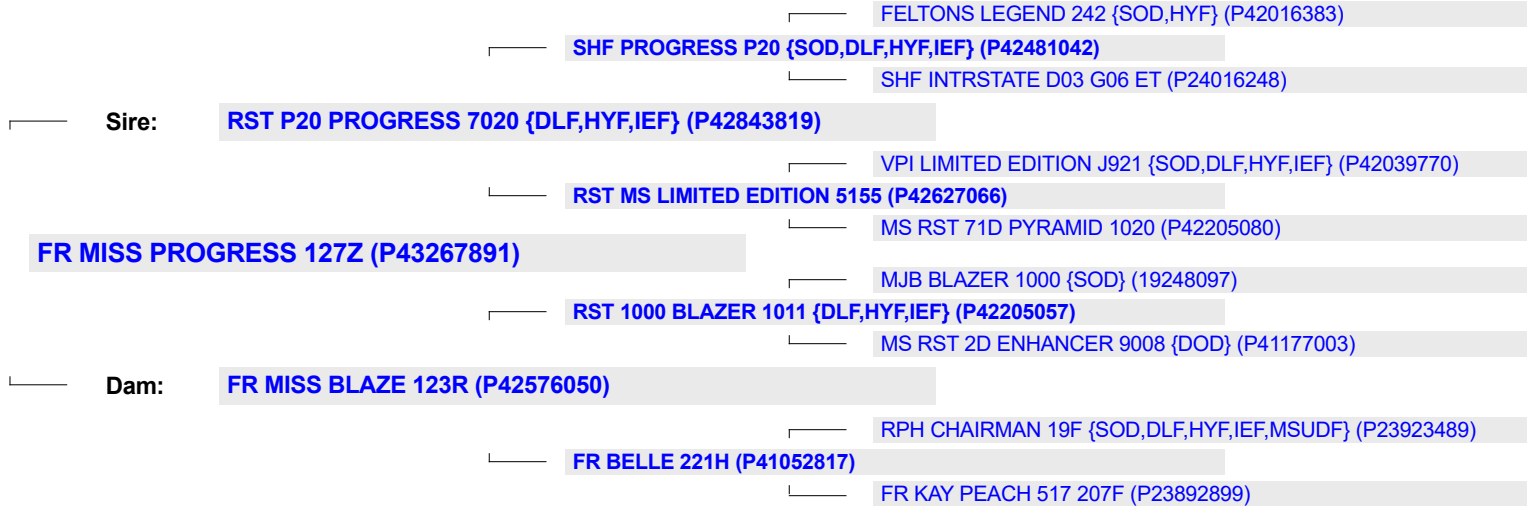

AMERICAN HEREFORD ASSOCIATION
 11500 N Ambassador Drive, Suite 410, Kansas City, Missouri 64153
PERFORMANCE PEDIGREE

NAME: FR MISS PROGRESS 127Z
CALVED: Jan 26, 2012
BREEDER: JACK & COLLEEN FILIPOWSKI

SEX: COW
LE: 127Z
OWNER(S): ALLERT CATTLE RANCH

HPS: POLLED
REGISTRY NUMBER: 43267891

EPD VALUES	CE EPD	BW EPD	WW EPD	YW EPD	DMI EPD	SC EPD	SCF EPD	MM EPD	MG EPD	MCE EPD	MCW EPD	UDDR EPD	TEAT EPD	CW EPD	FAT EPD	REA EPD	MARB EPD	BMI\$	BI\$	CHB\$
ANIMAL	+7.6 (.14)	+1.3 (.35)	+37 (.26)	+62 (.28)	-0.4 (.10)	+0.8 (.16)	+17.5 (.16)	+8 (.17)	+26 (-)	+3.9 (.15)	+60 (.12)	+1.20 (.28)	+1.20 (.29)	+44 (.07)	+0.011 (.07)	+0.06 (.06)	+0.32 (.07)	+\$353 (-)	+\$423 (-)	+\$113 (-)
SIRE	+8.5 (.32)	+0.5 (.62)	+39 (.53)	+54 (.53)	-0.3 (.17)	+0.4 (.48)	+16.3 (.31)	+9 (.34)	+28 (-)	+2.1 (.30)	+43 (.30)	+1.20 (.48)	+1.30 (.49)	+46 (.23)	+0.001 (.26)	+0.08 (.22)	+0.42 (.24)	+\$338 (-)	+\$416 (-)	+\$119 (-)
DAM	+9.9 (.16)	-0.1 (.38)	+33 (.29)	+62 (.31)	-0.5 (.11)	+1.1 (.22)	+16.5 (.21)	+15 (.24)	+31 (-)	+7.5 (.17)	+77 (.14)	+1.00 (.39)	+0.90 (.40)	+43 (.04)	+0.021 (.05)	+0.07 (.04)	+0.25 (.06)	+\$339 (-)	+\$400 (-)	+\$109 (-)